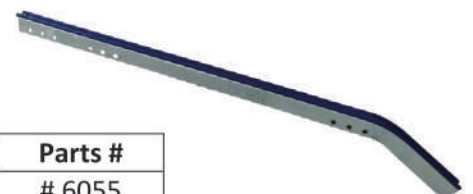

Teflon Skid Set

Sold in pairs

Colour	Description	Parts #
Gal	1605mm length, Suit TR3.8/TR4.4/TR5.0	# 6055
Gal	2200mm length, Suit TR4.6/TR4.8/TR5.5/TR5.7/TR6.0/TR6.4	# 6056
Gal	2499mm length, Suit TRP3.0/TRP4.1/TRP4.5	# 6061
Gal	2899mm length, Suit TRP4.8/TRP5.3	# 6062