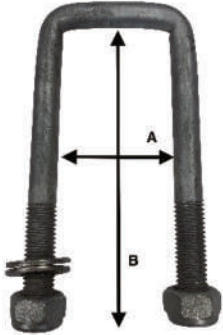

Galvanized U Bolts Complete With Nuts & Washers

Sold in pieces

Description	A	B	Parts #
U Bolt M10×52×85	42	75	# 9101
U Bolt M10×62×75	52	65	# 9102
U Bolt M10×72×80	62	70	# 9103
U Bolt M10×88×70	78	60	# 9104
U Bolt M10×88×100	78	90	# 9105
U Bolt M10×112×100	102	90	# 9106
U Bolt M12×60×90	48	78	# 9107
U Bolt M12×54×95	42	83	# 9108
U Bolt M12×64×75	52	63	# 9109
U Bolt M12×64×130	52	118	# 9110
U Bolt M12×69×100	57	88	# 9111
U Bolt M12×69×110	57	98	# 9112
U Bolt M12×69×135	57	123	# 9113
U Bolt M12×69×160	52	148	# 9114
U Bolt M12×74×85	62	73	# 9115
U Bolt M12×88×100	76	88	# 9116
U Bolt M12×94×125	82	113	# 9117
U Bolt M14×66×130	52	116	# 9118
U Bolt M14×66×150	52	136	# 9119
U Bolt M14×96×130	82	116	# 9120