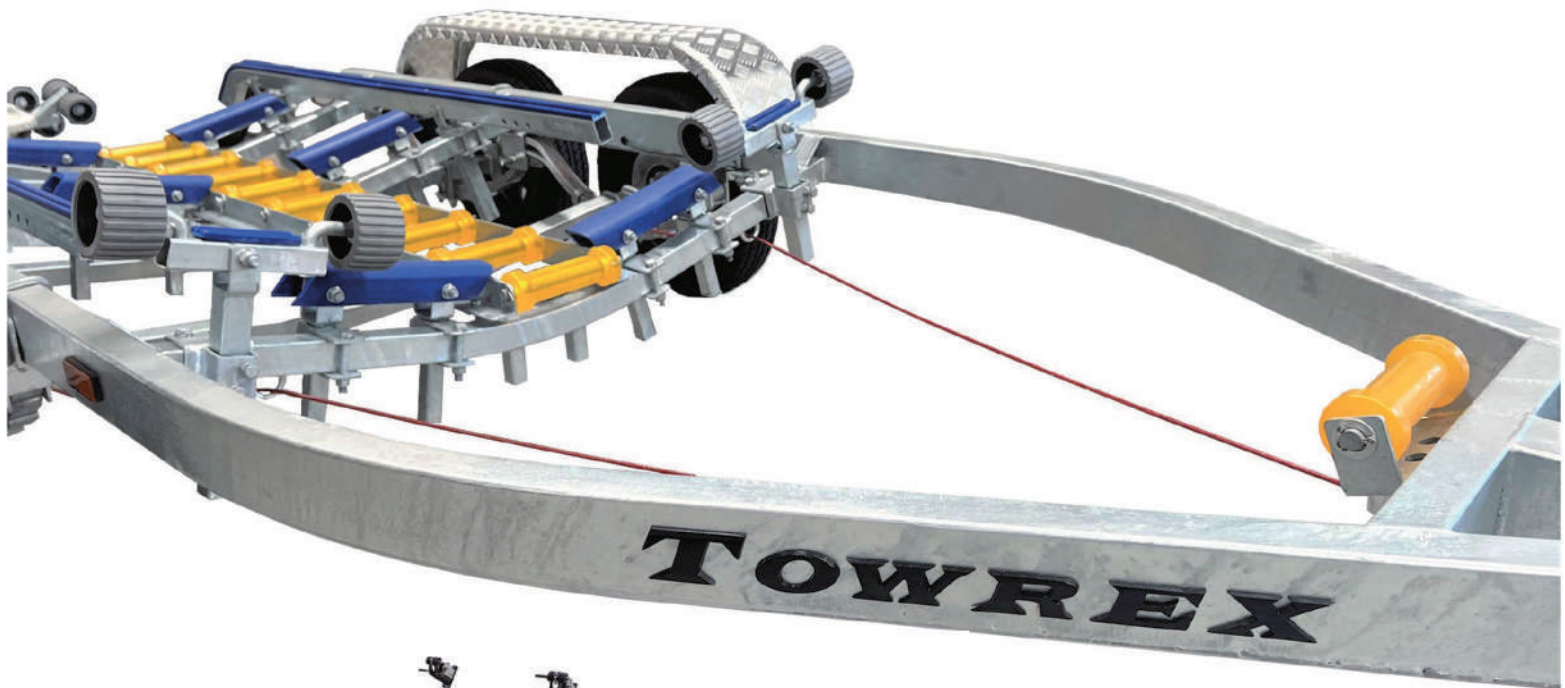

TOWREX

TRAILERS

Trailer Spares & Accessories

www.towrex.com.au