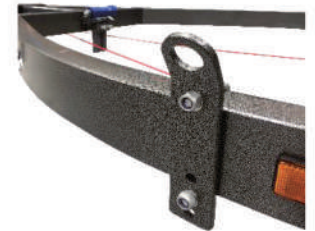

Adjustable Trailer Tie Down Mounts

Complete with Ubolt, sold in pieces

Matrix finish, suits 75MM / 100MM side frames

8017